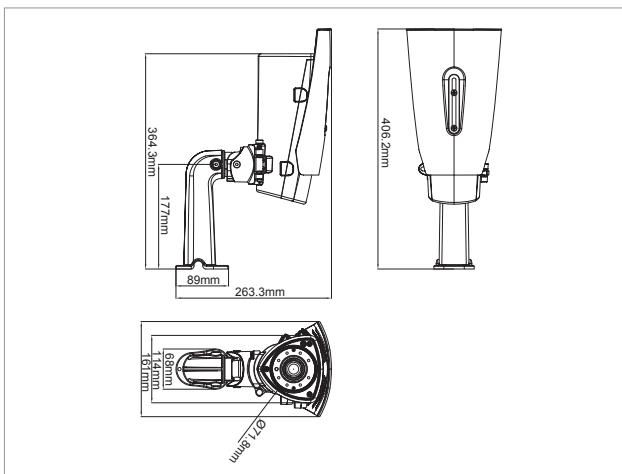

### General

Power Consumption	14.3W max.
Weight	2005g
Dimension	406.2mm (D) x 161mm (W) x 263.3mm (H)
Operating Temp.	-40°C~60°C /-40°F~140°F
Humidity	90%RH (no condensation)
Certification	CE/FCC
Vandal Resistant	IK10
Weather Proof	IP66/IP67
Application	SDK available for application development

### Packaging Information

NWT	2005g
GWT	2091g
Dimension	311mm (D) x 286mm (W) x 178mm (H)

## Dimension Drawing