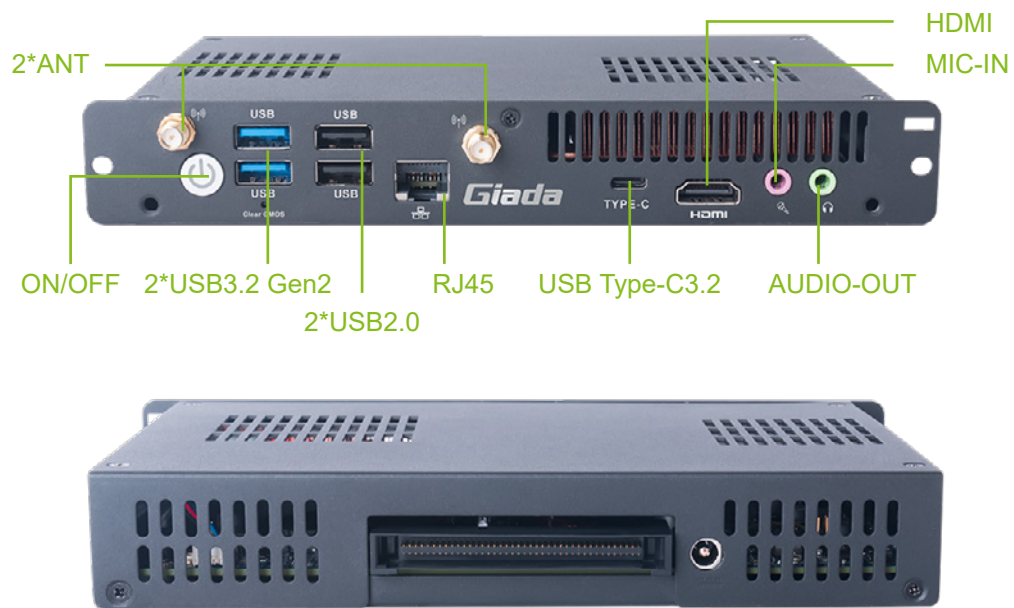

System

System Memory	Up to 32GB, 2 x SO-DIMM DDR4-3200 MHz
Storage	1 x M-Key M.2 (2242/2280) for SSD
TPM	Optional: TPM2.0
Watchdog Timer	Yes
Auto Power On	Yes
RTC	Set up independently every day, a week as a cycle
Remo on	NA
Power Requirement	DC jack/80pin JAE DC-IN, 12 V~19 V
Dimensions	200 mm x 119 mm x 30 mm (7.87" x 4.69" x 1.18")
Construction	Metal, Black
Operating System	Windows 10 (64bit) /Windows 11 (64bit) Linux Ubuntu (64bit)
Operating Temperature	0°C ~45°C (32°F~113°F) @0.7m/s Air Flow
Humidity	95% @ 45°C (non-condensing)
Certifications	CE, FCC Class B

Network

Network Controller	1 x Intel® i219LM Gigabit Ethernet
Ethernet Interface	1 x RJ45
Wi-Fi/BT	1 x E-Key M.2 (2230) for Wi-Fi/BT Support Wi-Fi 5, Wi-Fi 6 (CNVi)
Mobile Network	NA

Display

GPU	Intel® UHD Graphics (Core™ i3 processor) Intel® Iris® Xe Graphics (Core™ i5/i7 processor)
Graphic Engine	DirectX12.1, OpenGL4.6, OpenCL3.0 Intel® Quick Sync Video
Display Interface	1 x HDMI (Max.4096 x 2160 @60 Hz)
JAE Interface	DP/HDMI (Max. 7680 x 4320 @60Hz)

I/O interface

USB	1 x USB Type-C3.2 Gen2, 2 x USB3.2 Gen2, 2 x USB2.0
Serial Port	NA
Audio	1 x MIC-IN, 1 x AUDIO-OUT
Button	1 x Power on, 1 x CLR-CMOS
Antenna	2 x Connector for Wi-Fi/BT

Dimensions and Drawing